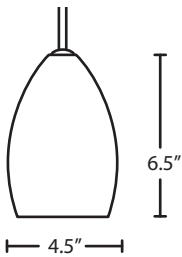

EUKA

120V PENDANTS

SPECIFICATIONS:

DESCRIPTION

The compact sized Euka is a modern and pleasing teardrop European glass shade, with open bottom, that will fit seamlessly into any contemporary space.

LAMPING

Standard: 60W A19 120V incandescent, lamp not included. Dimmable with standard incandescent dimmer (not included).

LED: 9W Replaceable source, 120V, dimmable, 90+ CRI, 3000°K CCT, 800 lumens, 30,000 hours. Lamp included. (Additional Color Temperatures available, including 3500°K and 4000°K)

DIFFUSER

Shade shall be handcrafted glass of various decors. 4.5" Dia. x 6.5" H

SUSPENSION

Cord-hung: 10' SVT-type cord, complete with 5" decorative sleeve at the socketholder. Jacket coordinates with metal finish. Plated stamped steel construction. Black, Bronze or Satin Nickel. See next page for mult light options.

MOUNTING

Installs directly to a 4" octagonal ceiling box. Suitable for sloped ceilings.

LABELS

UL or ETL Listed. Suitable for Damp Locations (interior use only). Consult factory concerning lower wattage labeling for energy requirements.

Project Information:

For ordering information, see next page

All dimensions provided are nominal. Allowance must be made for dimensional tolerance in handcrafted glasses.

REV 7/22